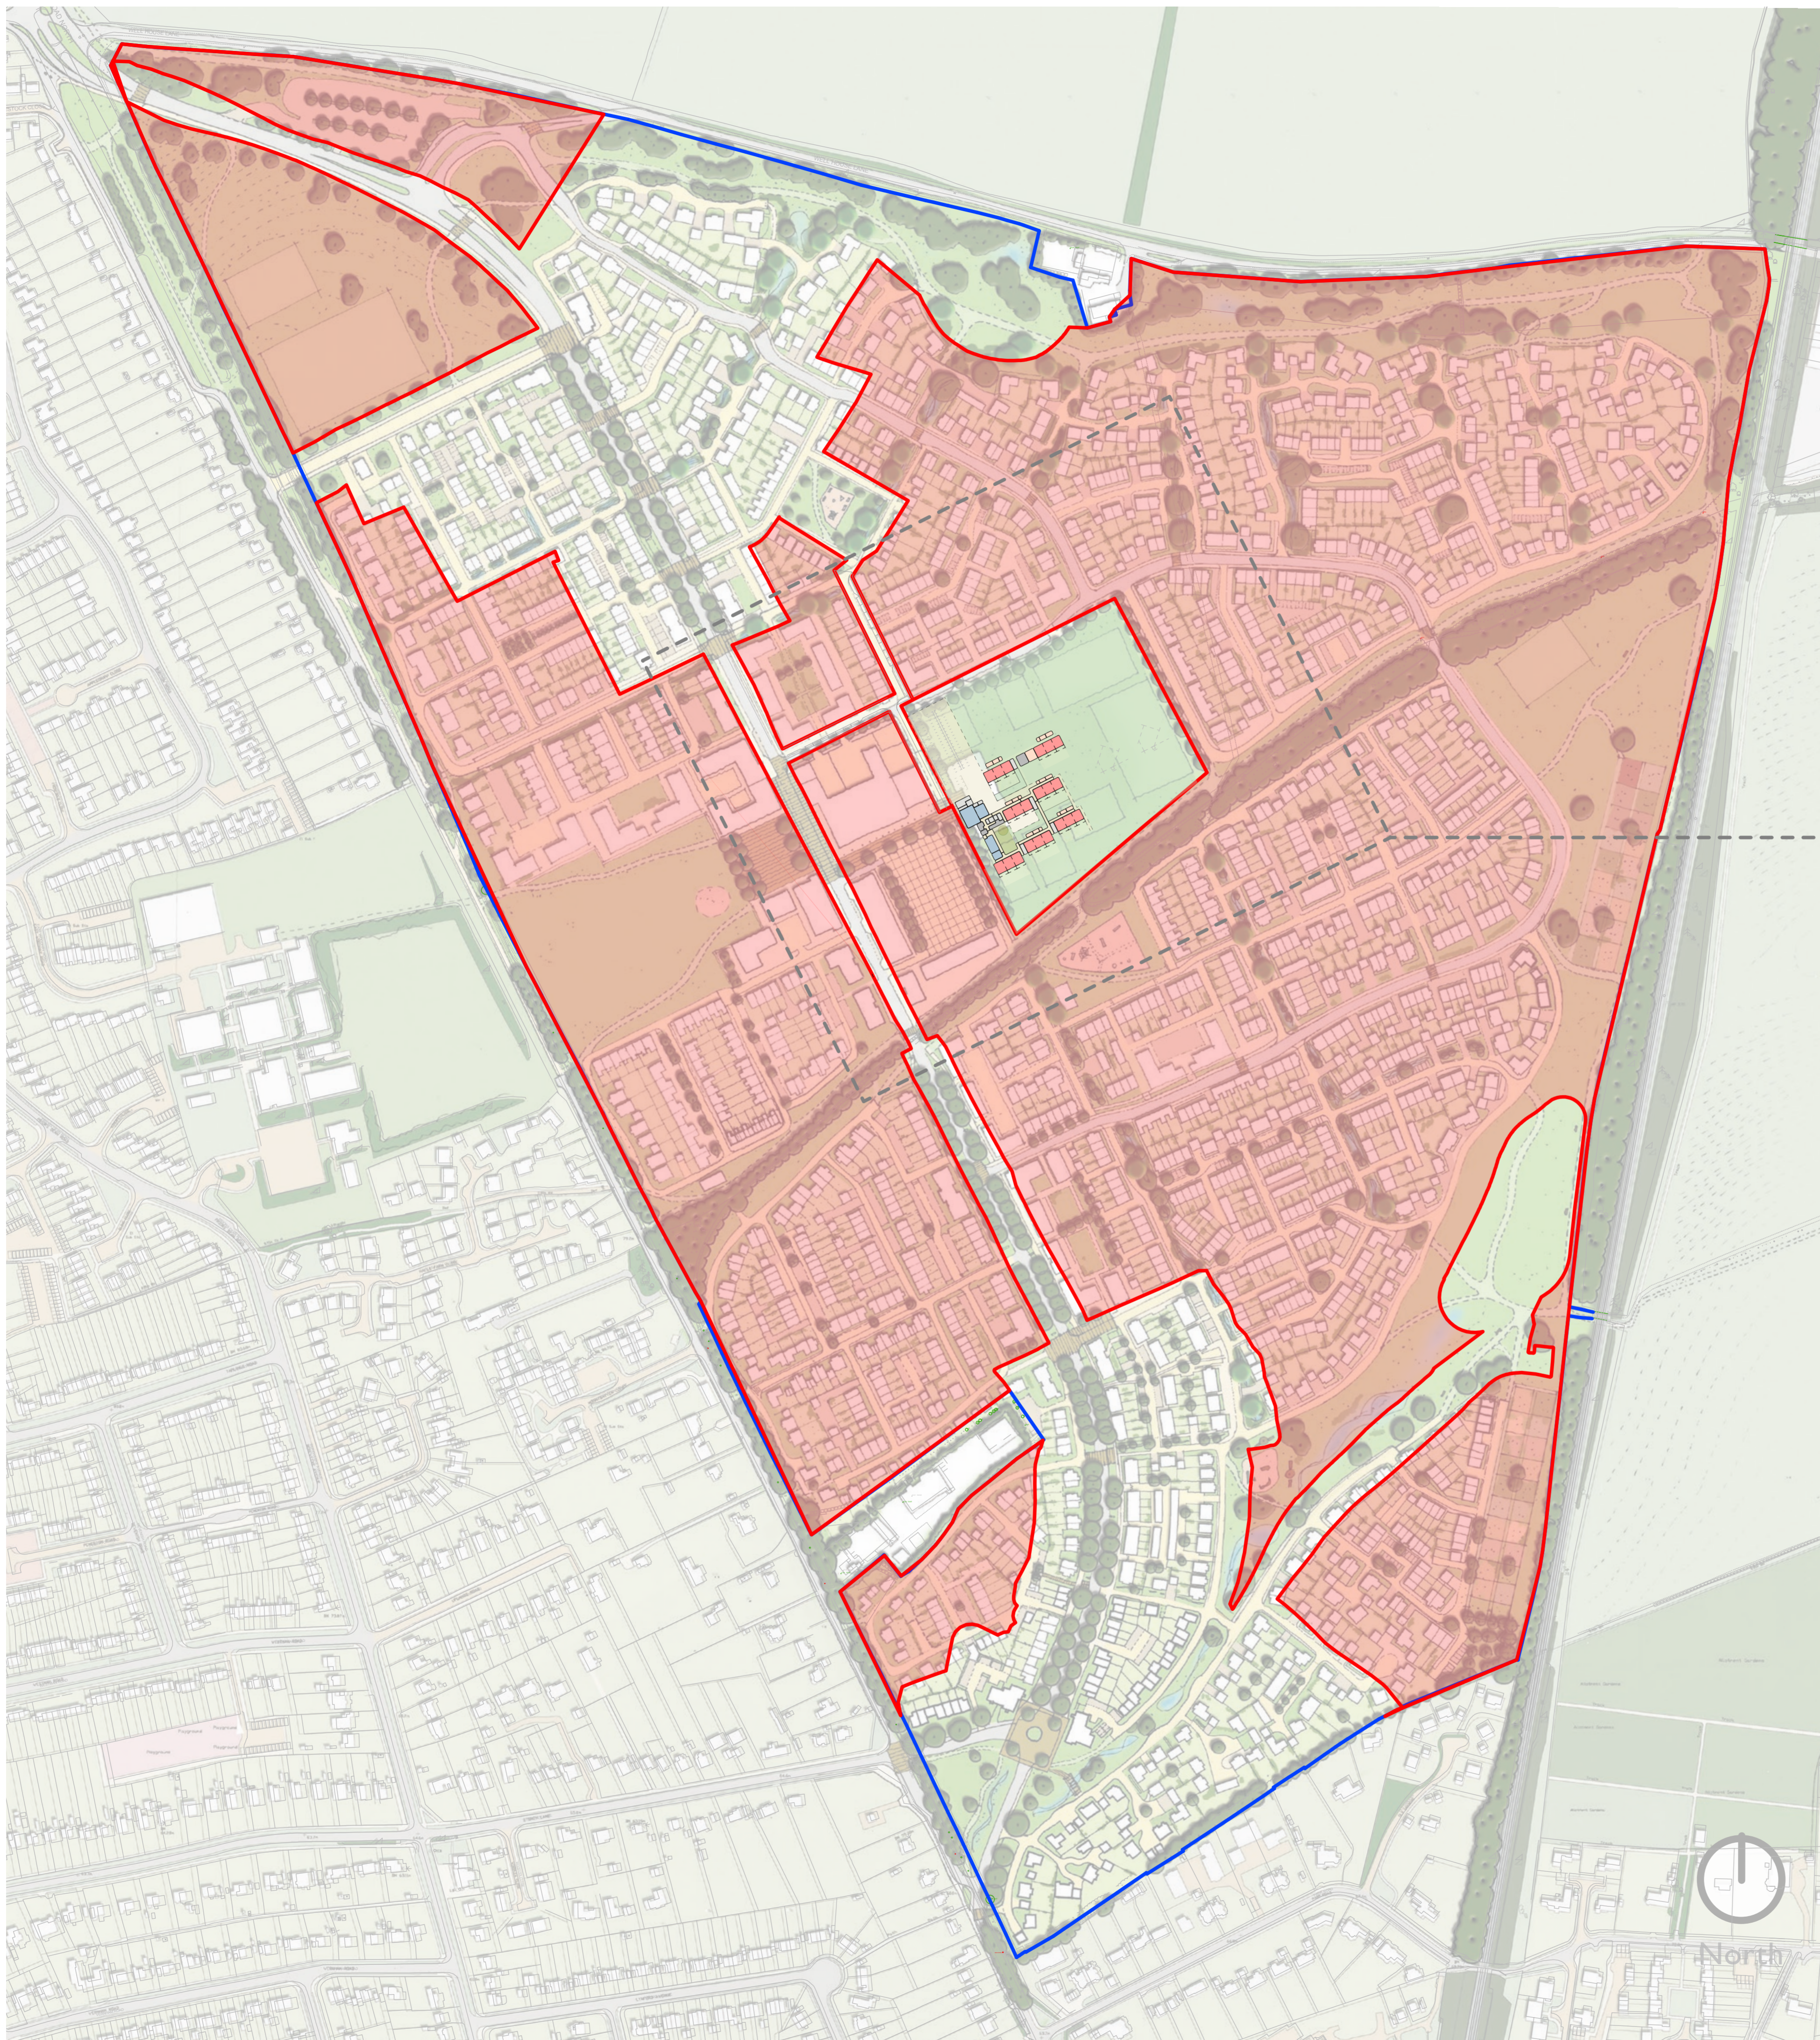

Barton Farm Primary School

New 2FE Primary (420 place)

Proposed Barton Farm Site Plan Final Phase

Key:

3FE School Boundary

P08864 - A - 009

PLANNING ISSUE

1:2500 @ A1
P08864-A-007
June 2015

North